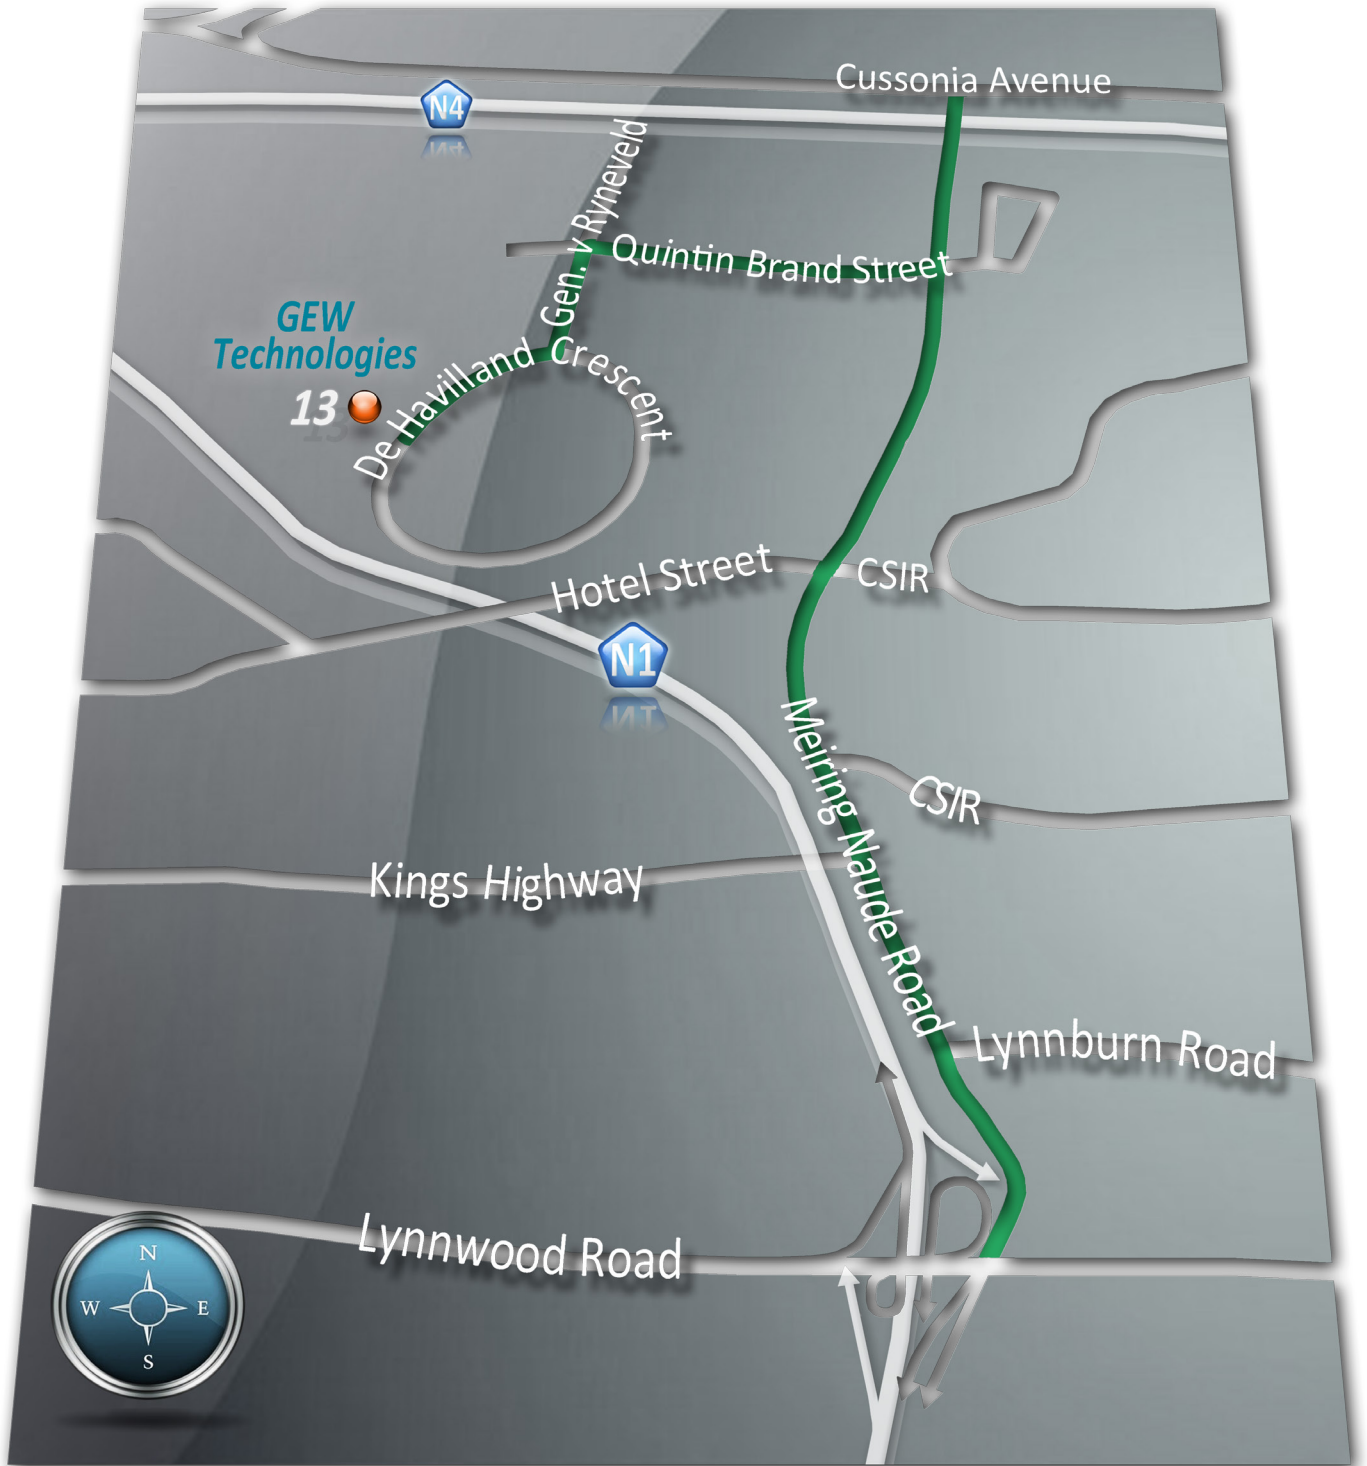

GEW Technologies (Pty) Ltd

Postal Address: P.O. Box 912-561, Silverton, 0127
E-mail Address: marketing@gew.co.za

Head Office:
13 De Havilland Crescent
Persequor Technopark
Pretoria
Republic of South-Africa

Tel: +27 12 421 6200
Fax: +27 12 421 6216